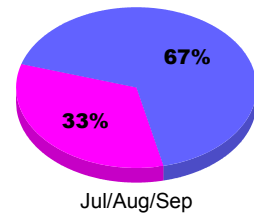

**Membership Results
2010-2011**

**Membership
2009-2010**

Month	Net Memb Goal	Actual New Memb	Actual Dropped Memb	Gain/Loss of Memb	Gain/Loss of Memb
Jul/Aug/Sep	29	14	-35	-21	7
Totals	29	14	-35	-21	7

Membership Results 2010-2011

Goal, New, Dropped, Gain/Loss

Comparison of Membership Gain/Loss

Current Year Compared to the Previous Year

Gender Comparison 2010-2011

■ Male ■ Female