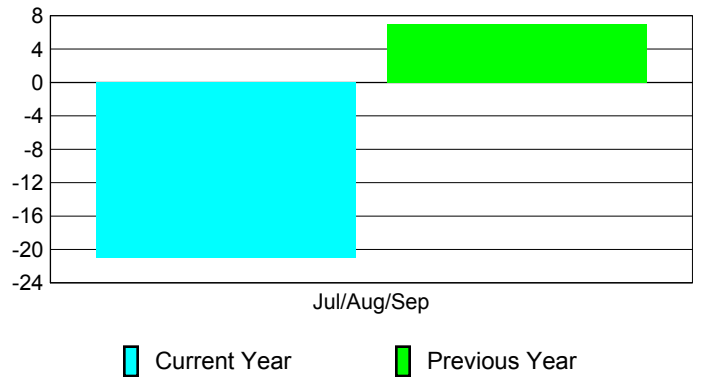

Comparison of Membership Gain/Loss

Current Year Compared to the Previous Year