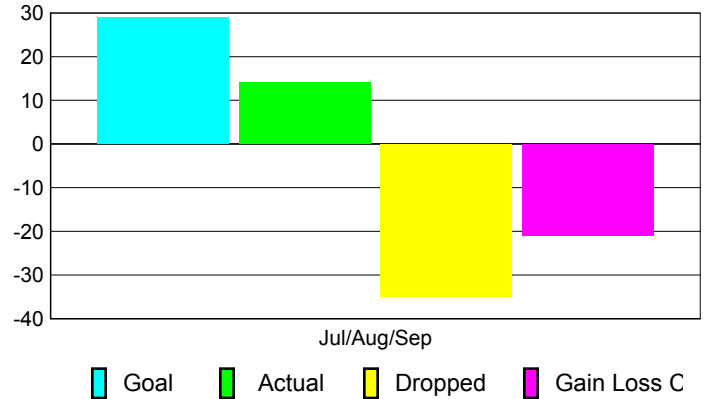

Membership Results 2010-2011

Goal, New, Dropped, Gain/Loss